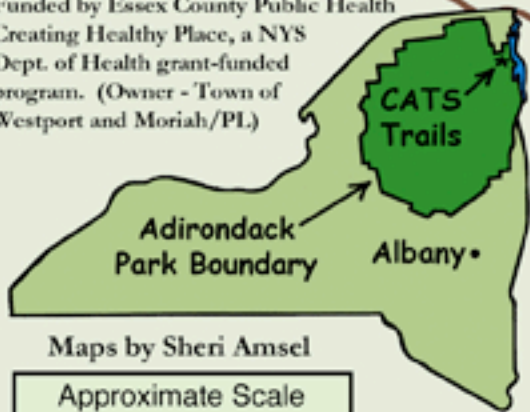

CHAMPLAIN AREA TRAILS

SAVING LAND MAKING TRAILS

Funded by Essex County Public Health
Creating Healthy Place, a NYS
Dept. of Health grant-funded
program. (Owner - Town of
Westport and Moriah/PL)

Maps by Sheri Amsel

Approximate Scale

- Paved Road ———
- Dirt Road ———
- Seasonal Road Only - - -