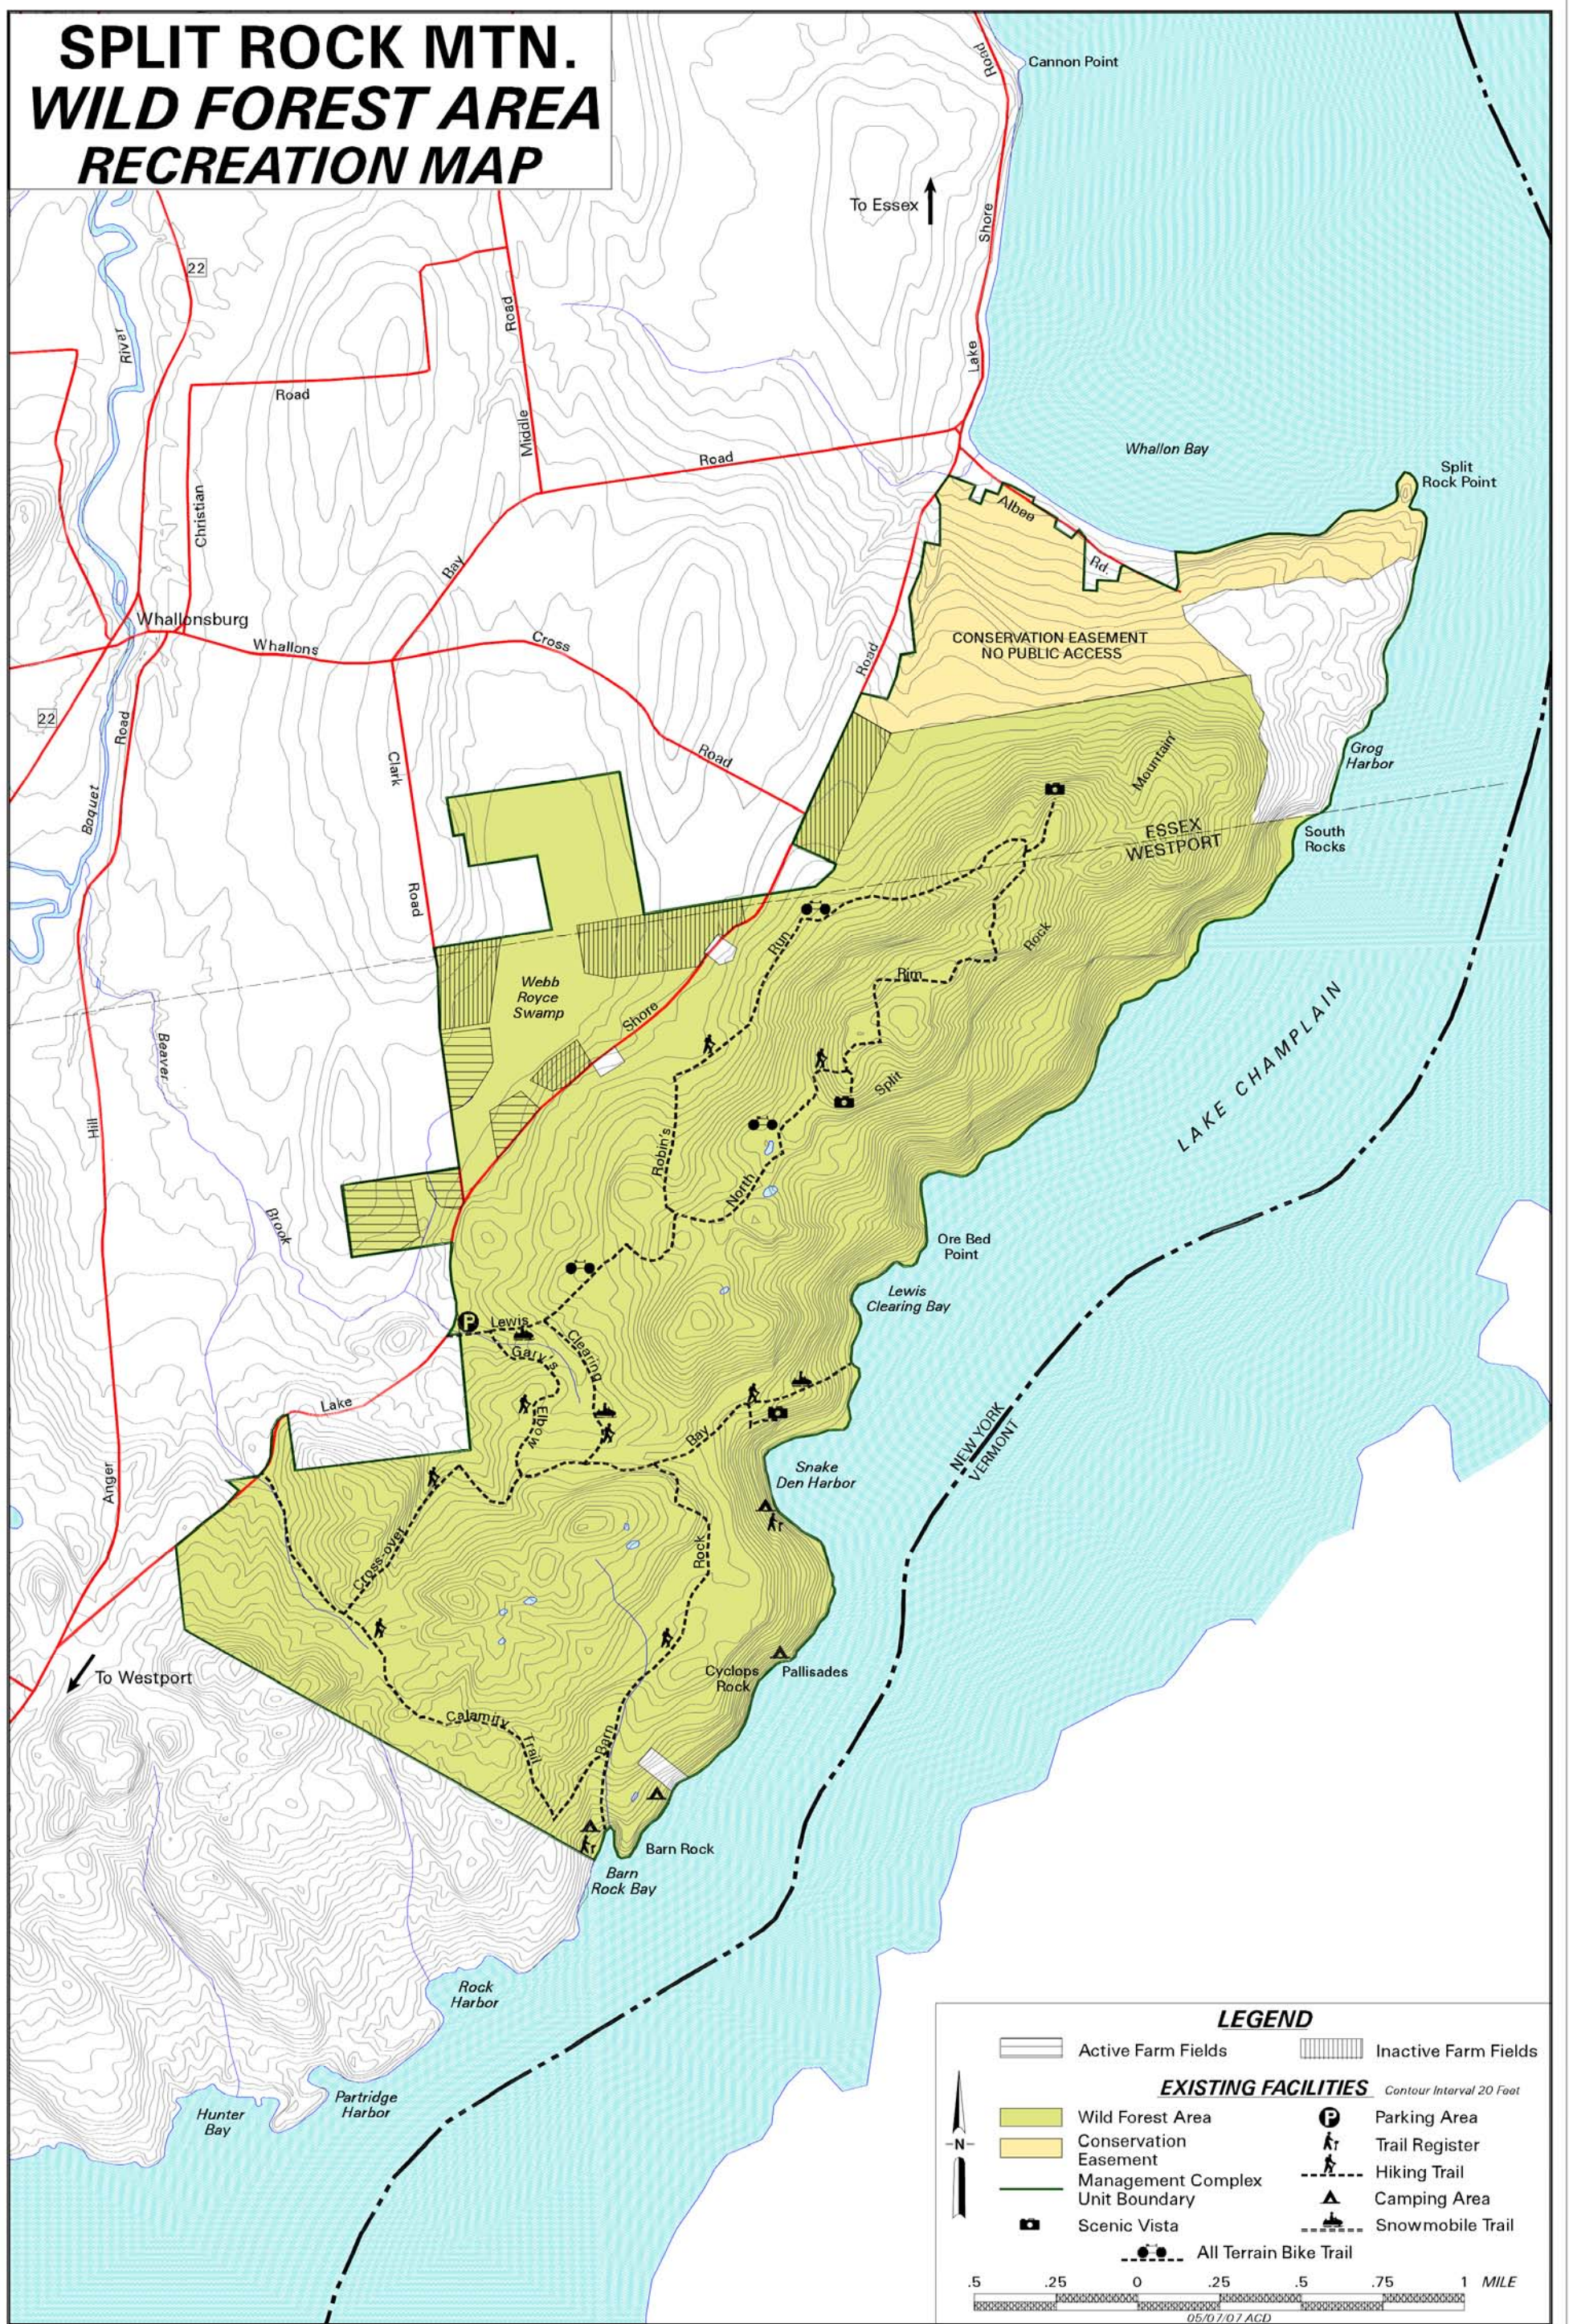

SPLIT ROCK MTN. WILD FOREST AREA RECREATION MAP

This map has been compiled from many sources, and verified wherever possible, by the New York State Department of Environmental Conservation. The Department makes no warranty as to the accuracy of this map and holds no liability for use of this map for any purpose. This map is intended to provide a generalized overview of recreational opportunities on state land. It is not a trail map or a land use map. Please obtain - and know how to use - topographic maps, a compass, and a GPS device (optional) for navigational purposes. This map may be distributed for free, but must include this disclaimer.