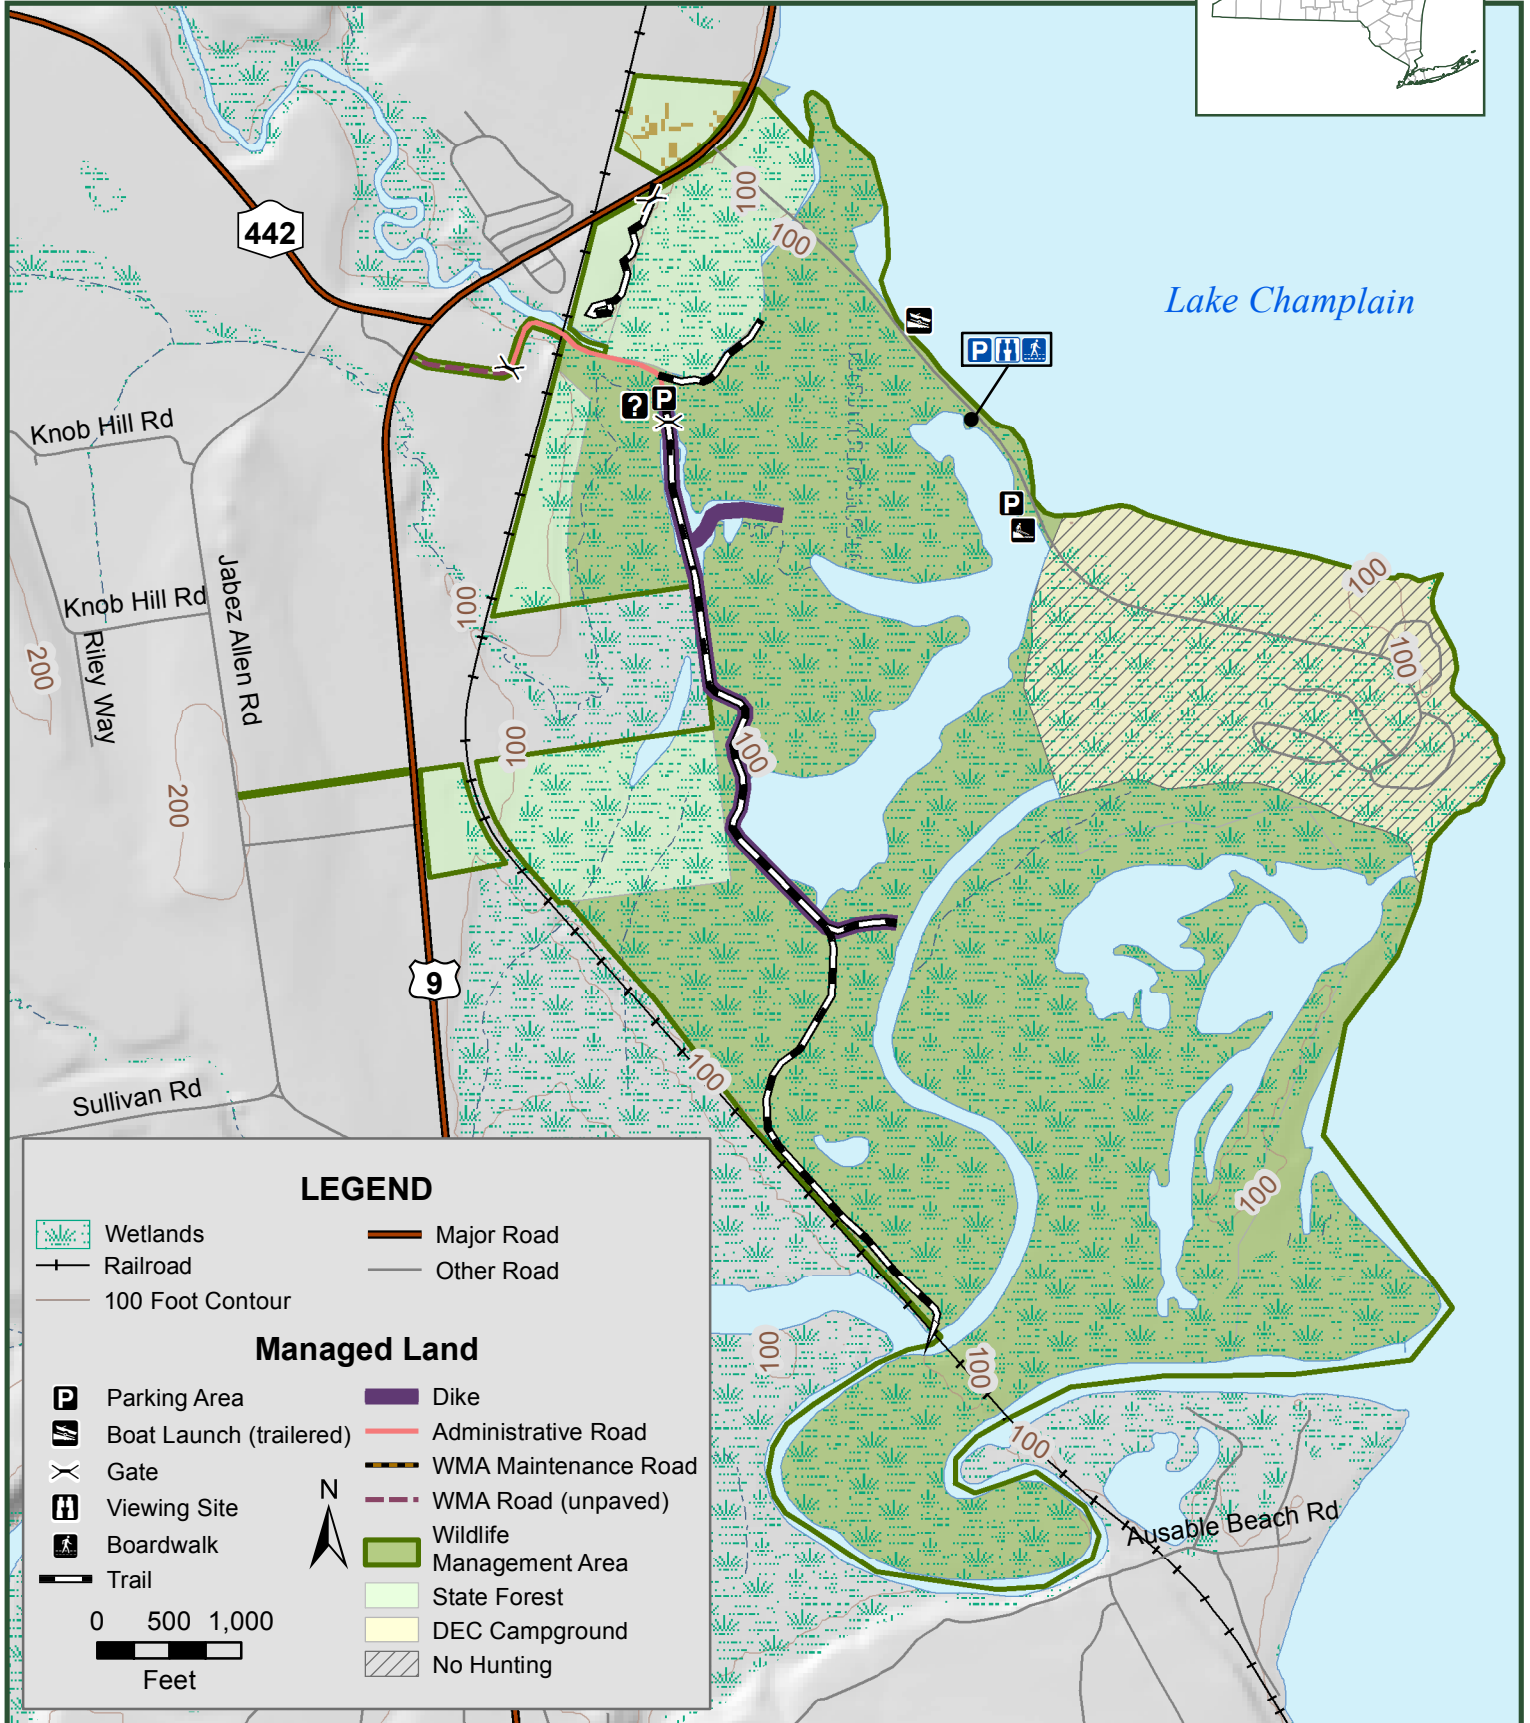

AUSABLE MARSH

Wildlife Management Area

Symbols on the map in blue indicate accessible facilities.

Ausable, Clinton Co.; Peru, Clinton Co.